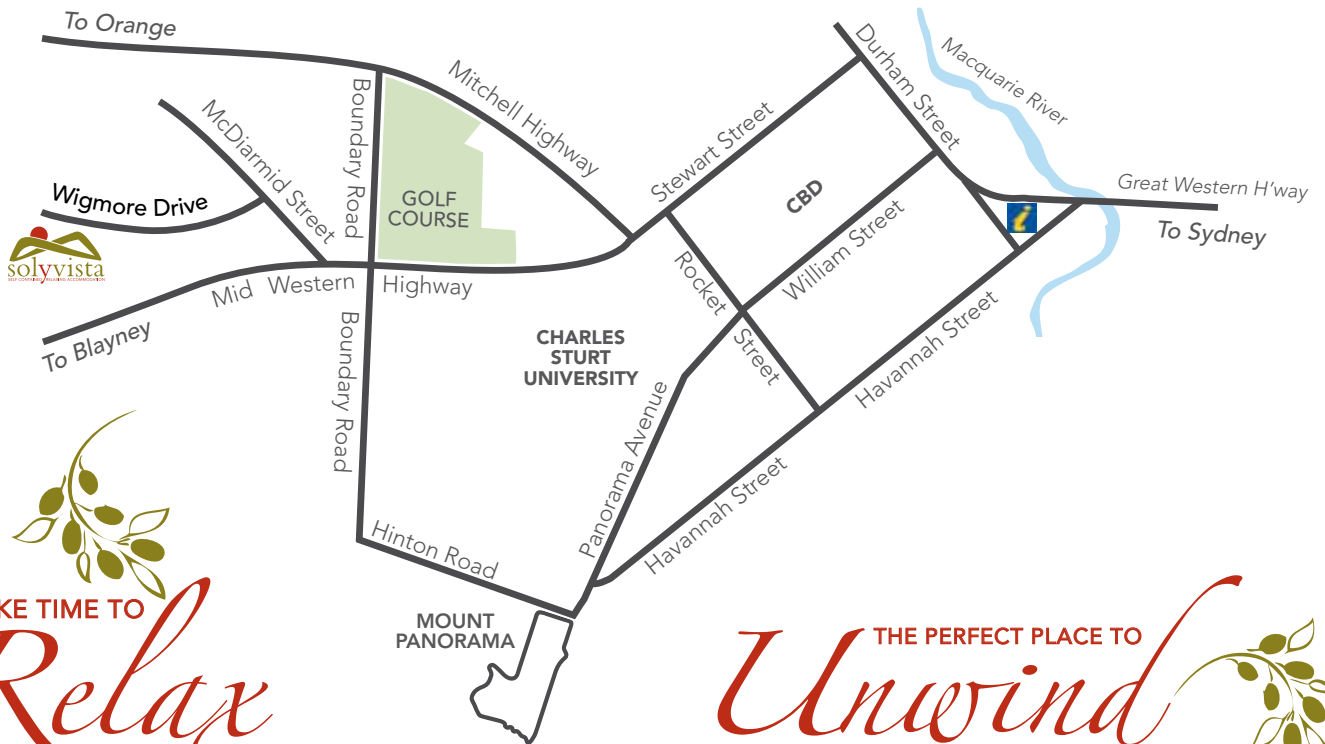

spectacular seasonal views | spacious accommodation | quiet and private
sunny, north-facing aspect | set in 3 acres only 4 km to CBD

three rooms with two bathrooms, accommodating from 1 to 6 persons

breakfast provisions for first morning | off-street parking | eco-friendly | slow combustion wood fire

TAKE TIME TO
Relax

THE PERFECT PLACE TO
Unwind